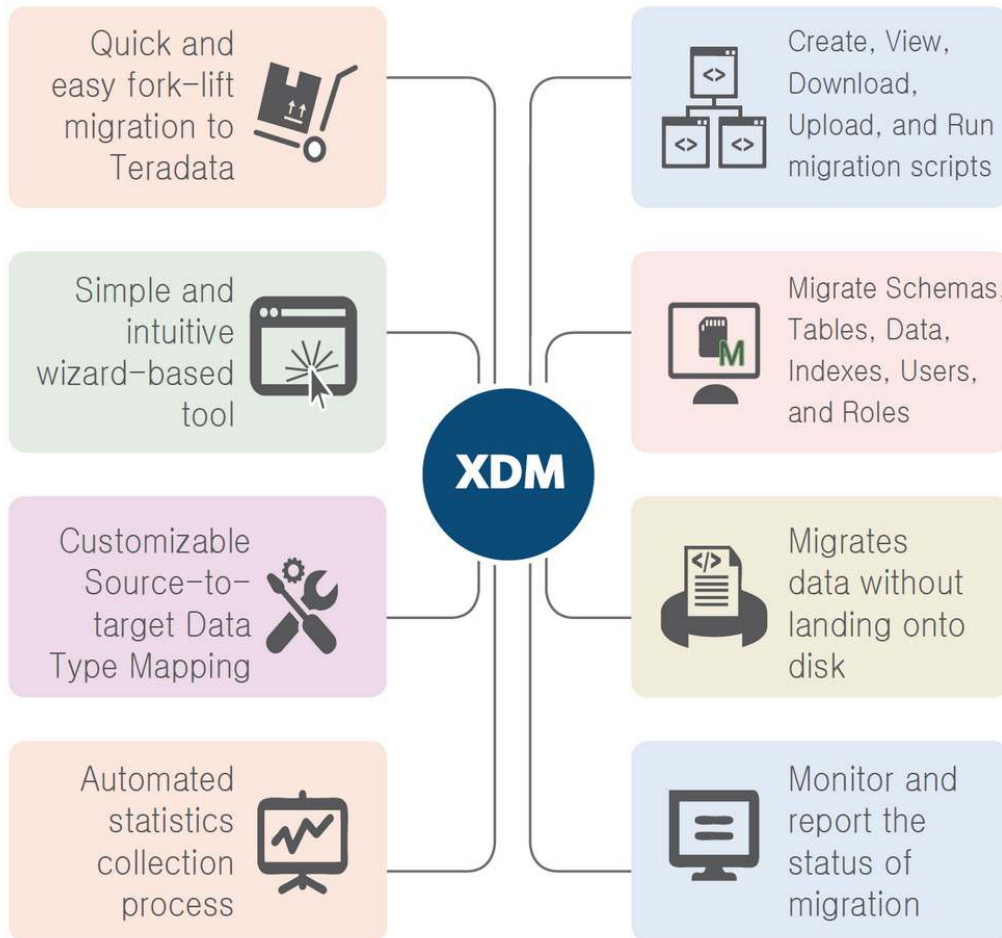

# XTIVIA DATA WAREHOUSE MIGRATOR

## OVERVIEW

XTIVIA Data Warehouse Migrator (XDM) facilitates the process of migrating data warehouse to Teradata. XDM's wizard based user interface walks the user through the steps involved in migration process. Fork-lift migrate your warehouse with minimal knowledge on Teradata. The tool includes basic Teradata performance features to realize the benefits of migrating to Teradata right away.

## KEY FEATURES