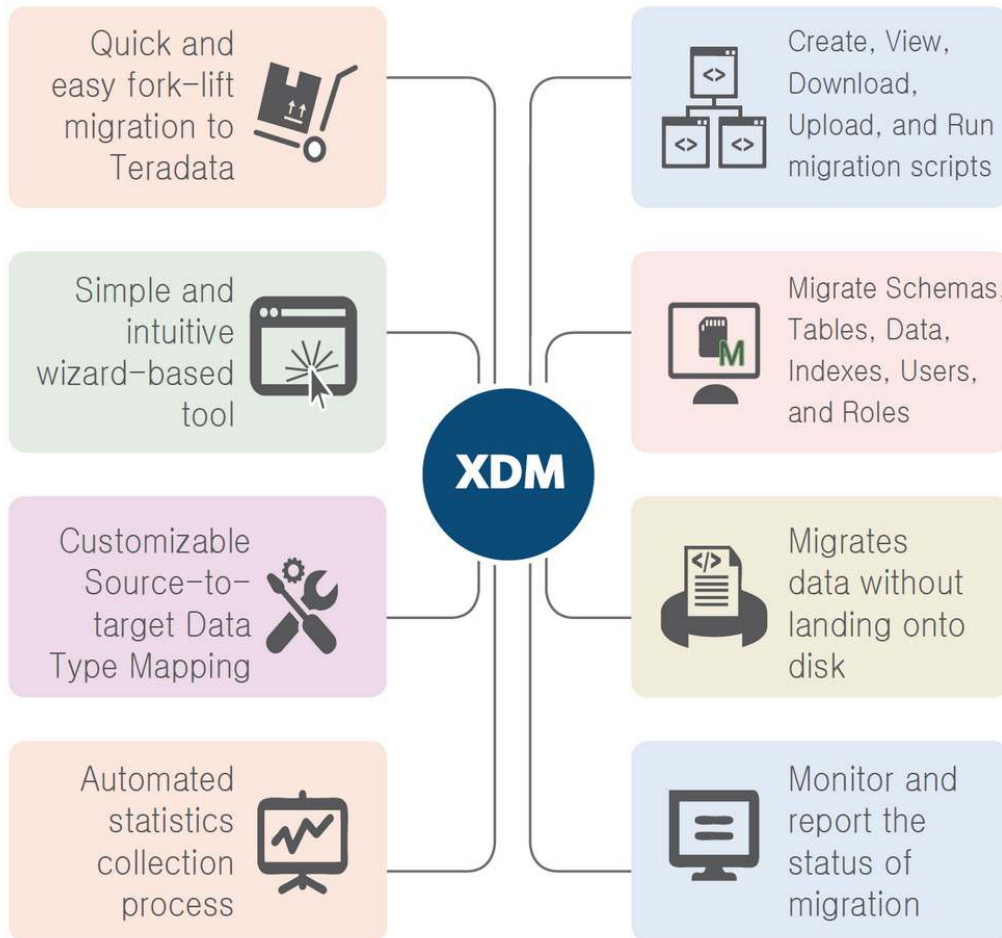

XTIVIA DATA WAREHOUSE MIGRATOR

OVERVIEW

XTIVIA Data Warehouse Migrator (XDM) facilitates the process of migrating data warehouse to Teradata. XDM's wizard based user interface walks the user through the steps involved in migration process. Fork-lift migrate your warehouse with minimal knowledge on Teradata. The tool includes basic Teradata performance features to realize the benefits of migrating to Teradata right away.

KEY FEATURES

BENEFITS

- Low cost migration
- Faster ROI on Teradata investment
- Fast migration to Teradata
- Reliable and proven migration